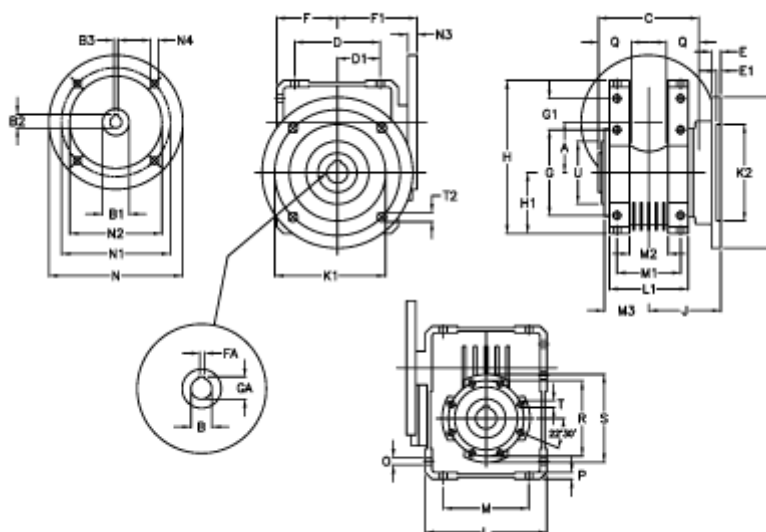

Article number: 392208608053036

Description: Worm Gear with Torque Limiter
W86 L2-UFC-80-P80 B5

Measures

A = 86.90	E = 15	H = 245.5	M = 144	N4 = 11,5	U = 110
B = 35	E1 = 6	H1 = 100.0	M1 = 101	O = 11.5	
B1 E7 = 19	F = 100	J = 110.5	M2 = 57	P = 11	
B2 = 21.8	F1 = 128	K = 210	M3 = 64.5	Q = 45	
B3 H9 = 6	FA = 10	K1 = 176	N = 200	R = 130	
C = 140	G = 144	K2 = 152	N1 = 165	S = 150	
D = 144.0	G1 = 45.5	L = 200	N2 = 130	T = M10x18	
D1 = 72.0	GA = 38.3	L1 = 125	N3 = 12.0	T2 = 12.5	